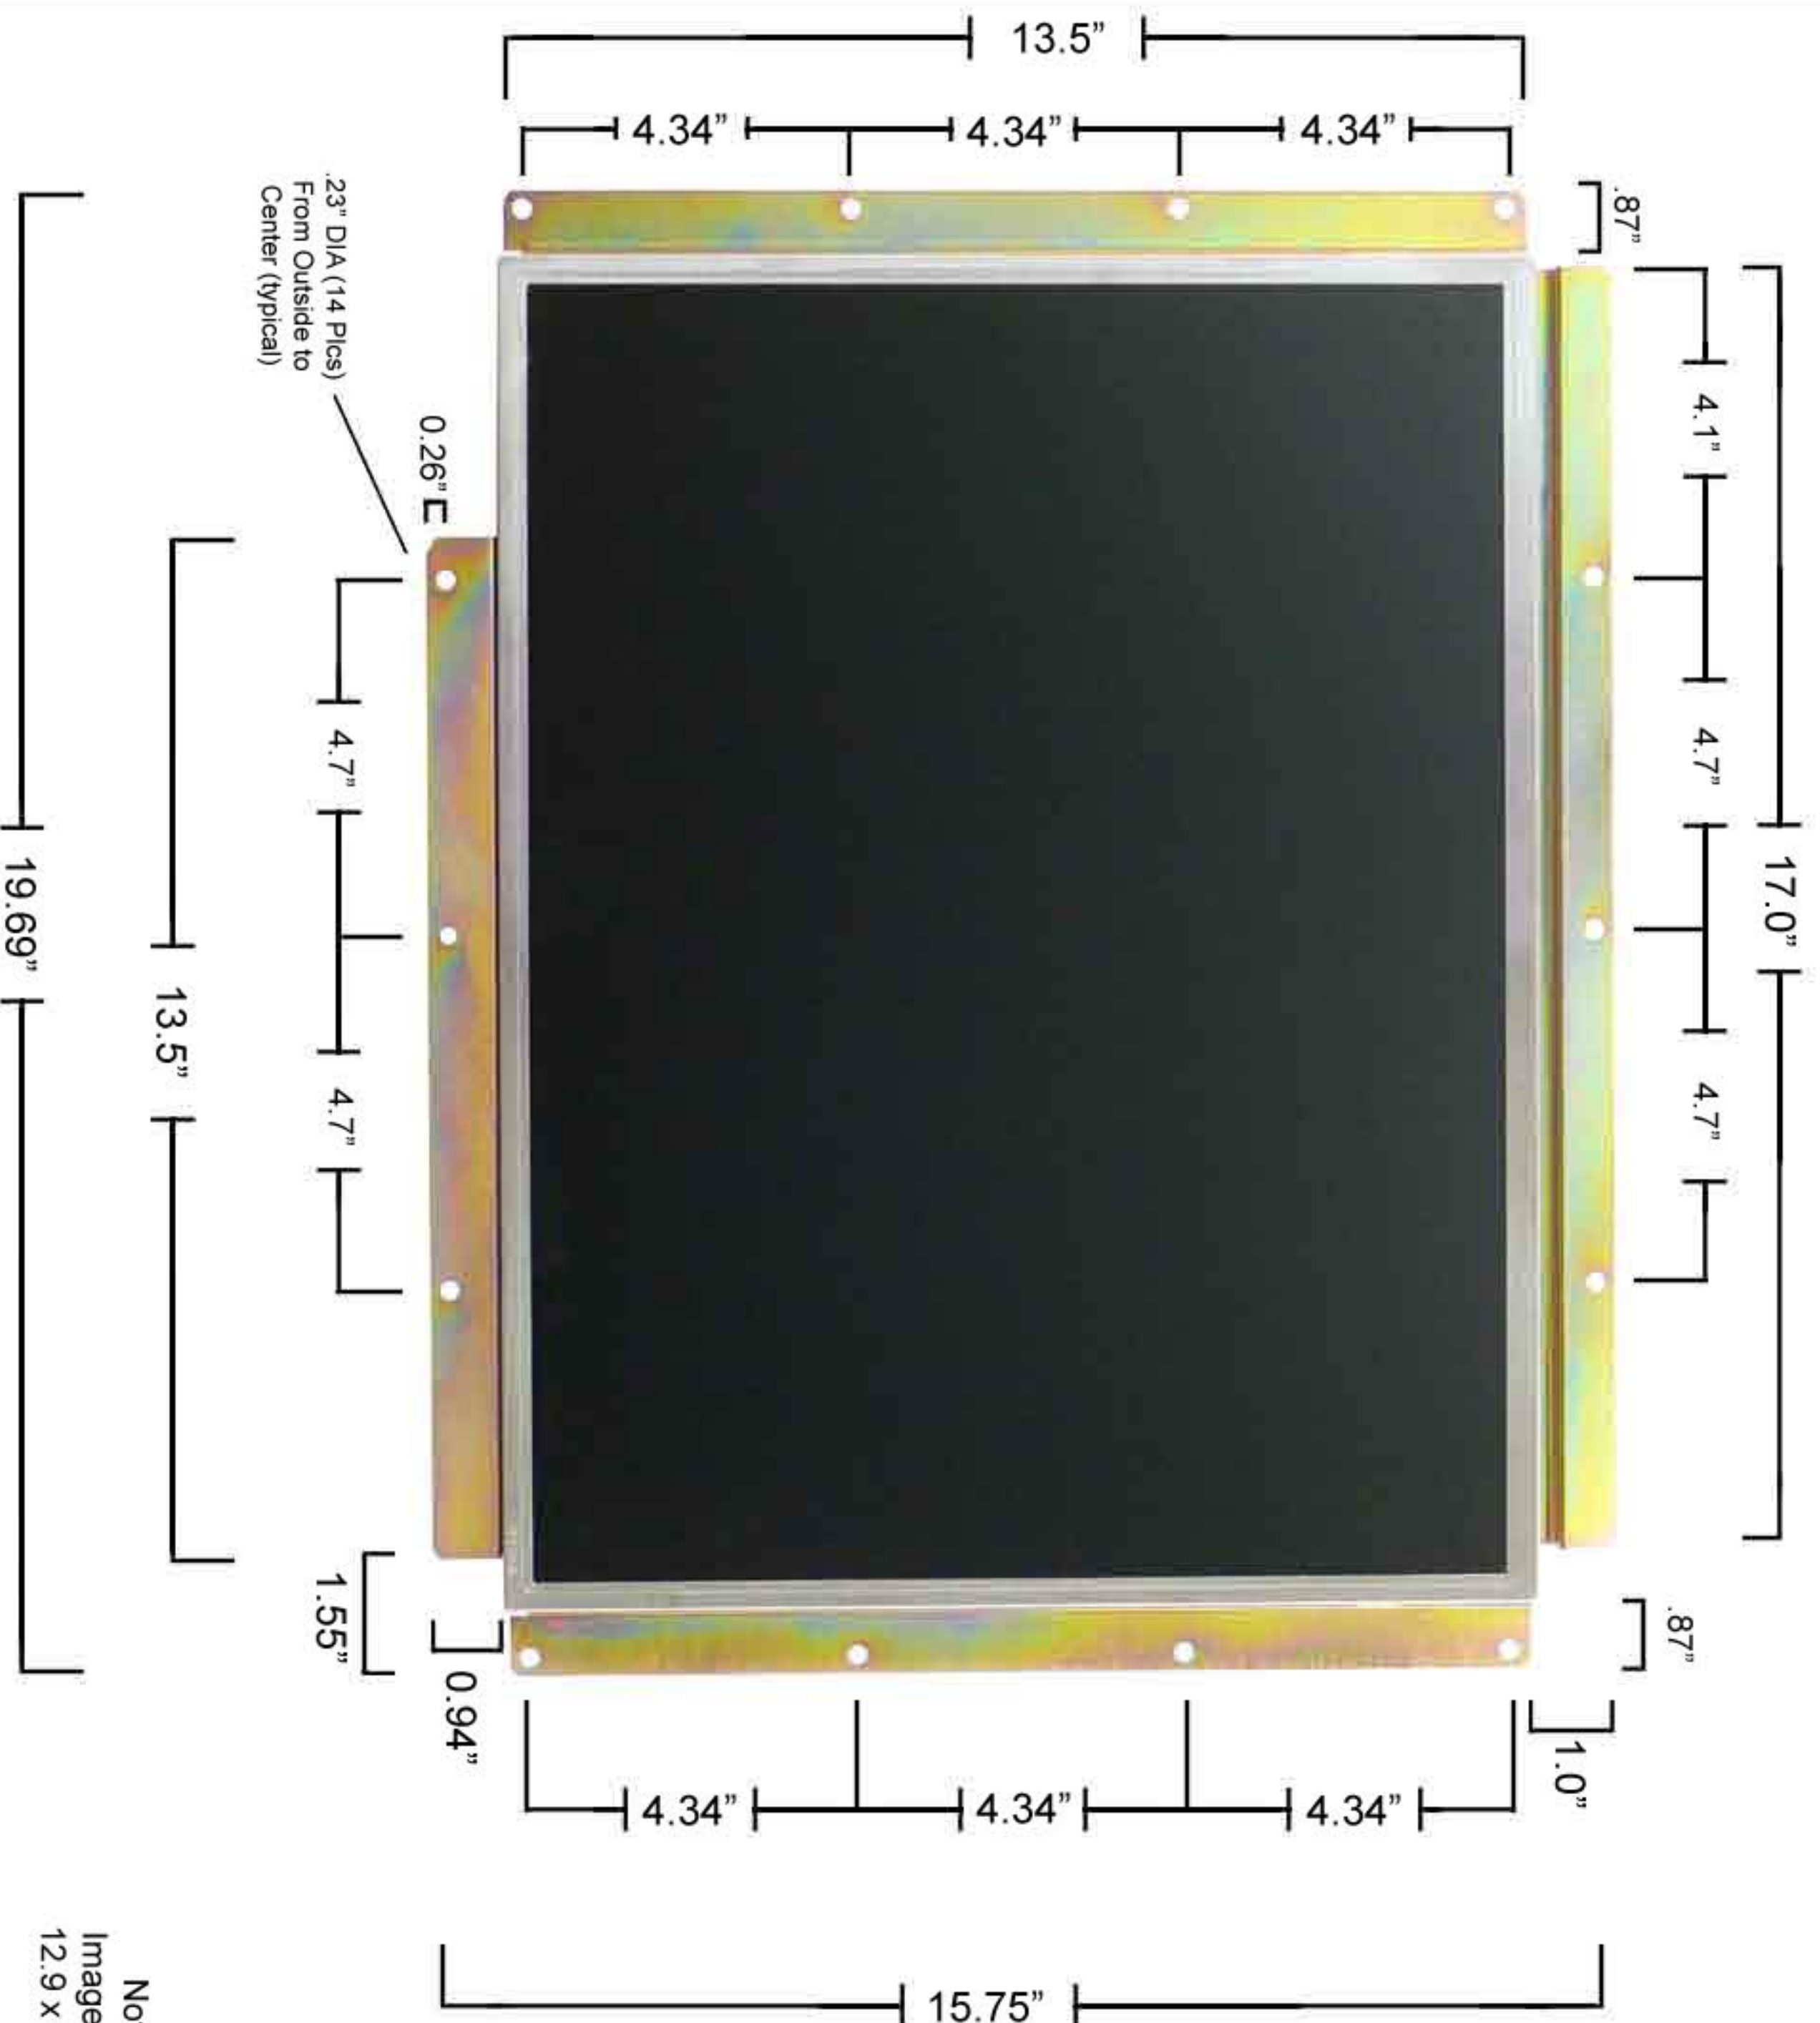

Front View

Note:  
Image Area  
12.9 x 17.13

Side View

# Model: SV-2100S-OEM Dimensions