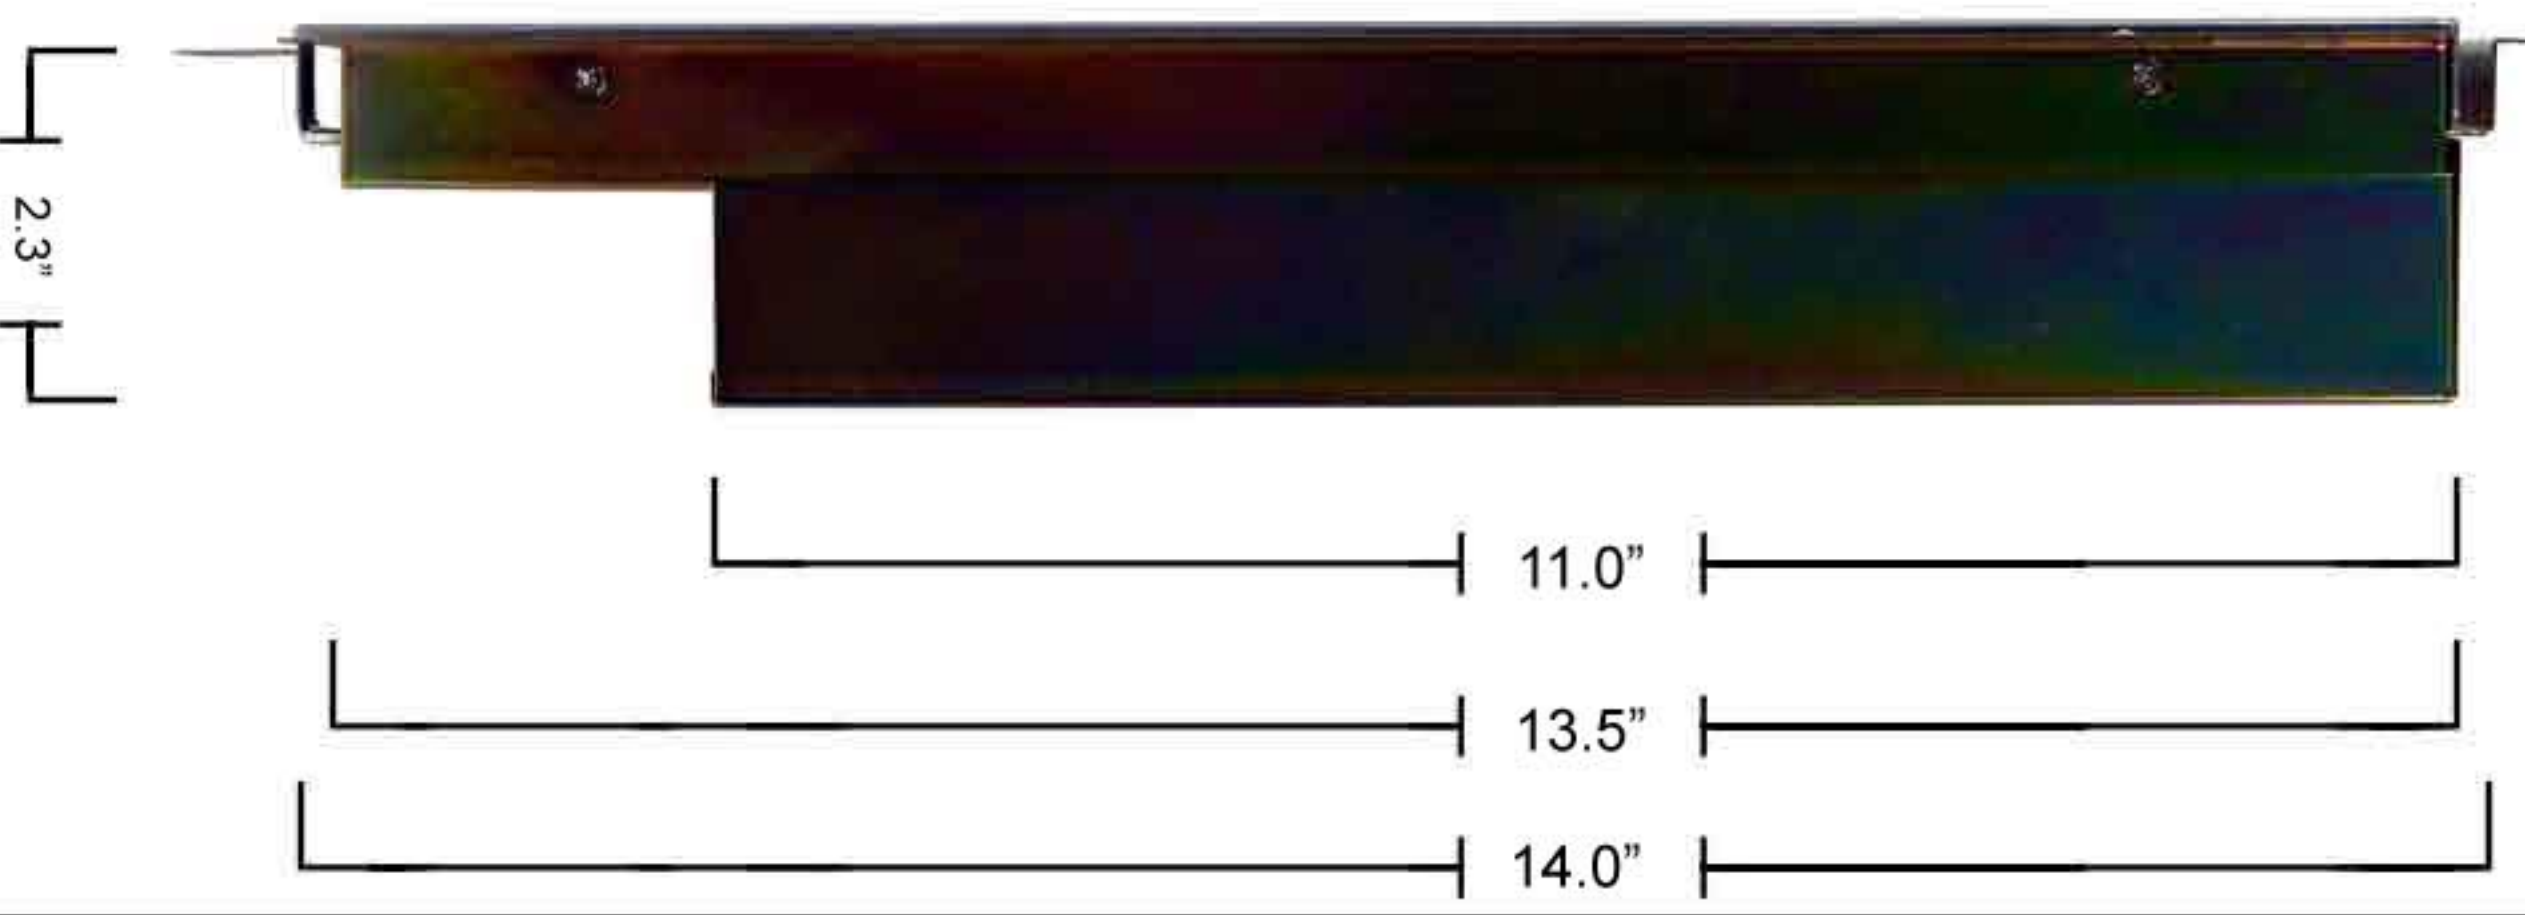

Front View

Note:  
Image Area  
12.9 x 17.13

Side View

# Model: SV-2100S-OEM Dimensions