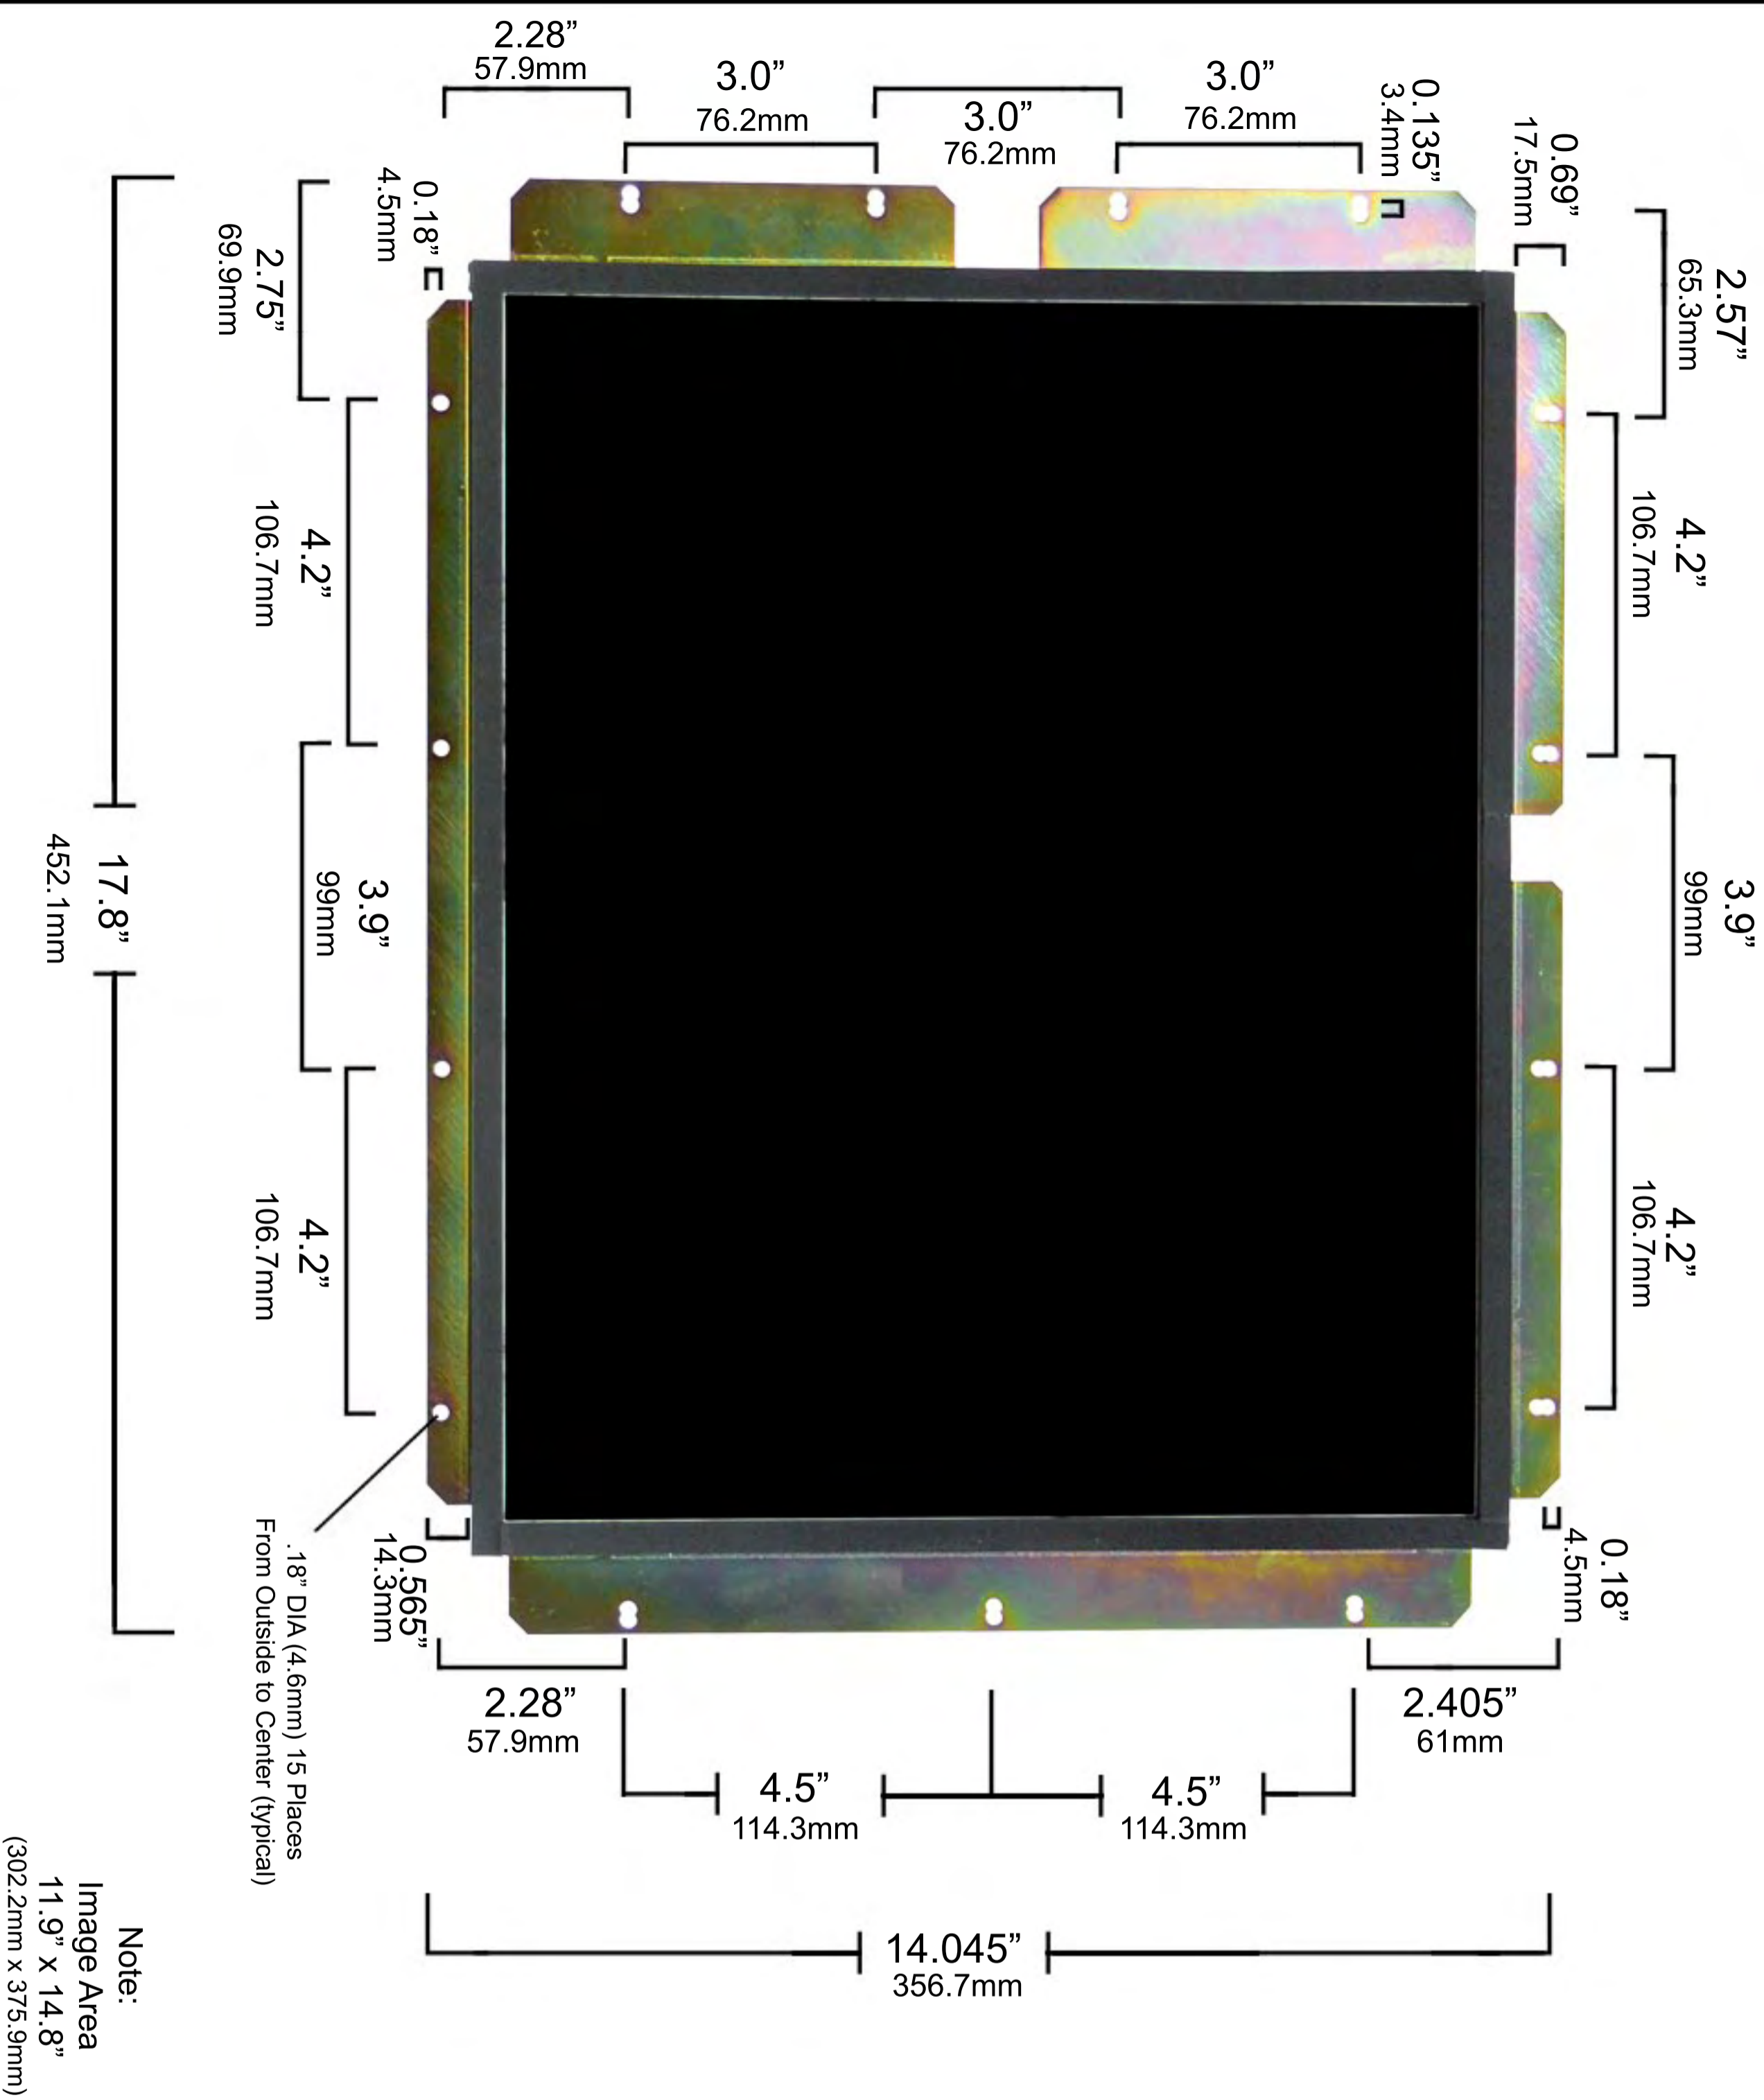

### Front View

### Side View

(Actual side view of model may not be exactly as shown)

Note:

Image Area  
11.9" X 14.8"  
(302.2mm x 375.9mm)

# Model: 19" OEM/Open-Frame LCD Monitor