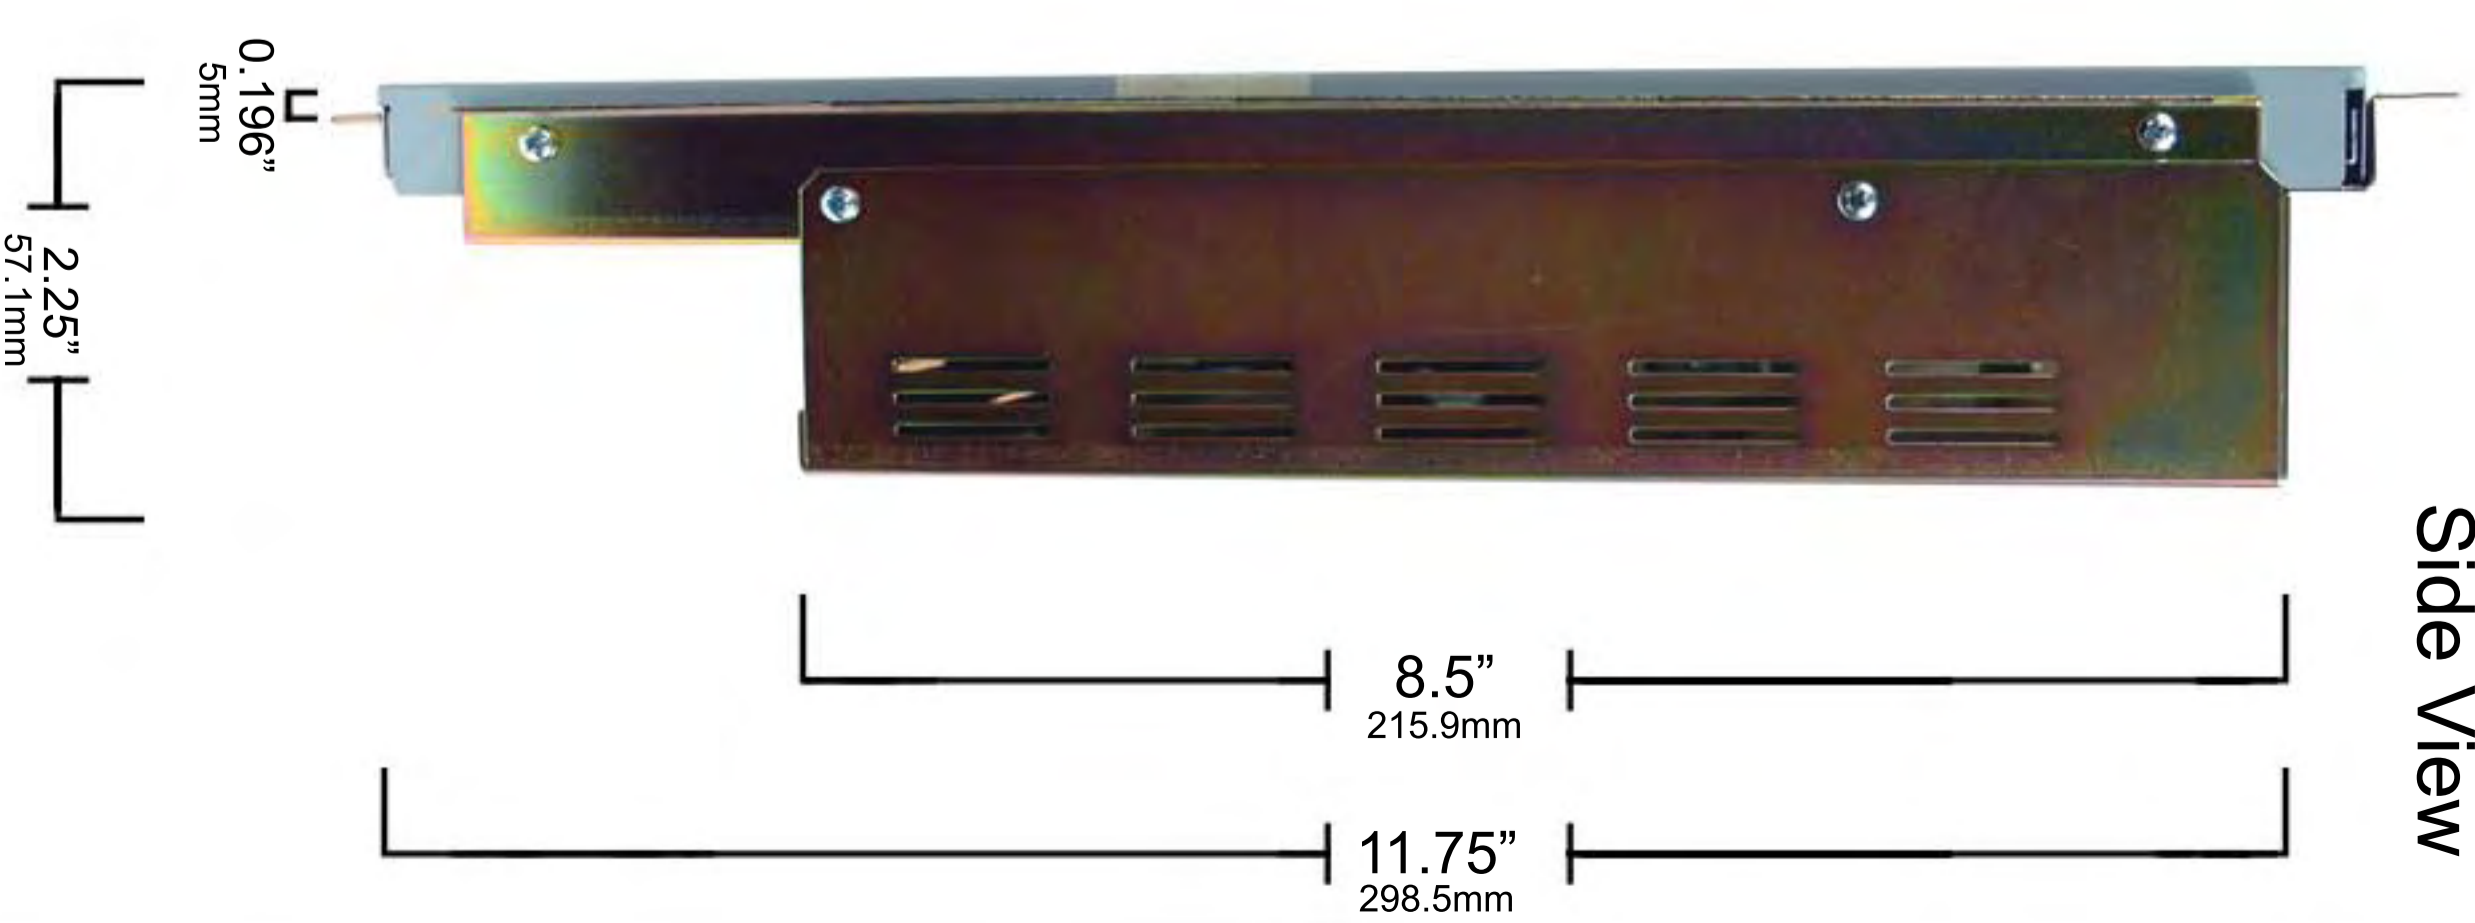

Front View

Side View

Viewable Area

13.38" W X 10.68" H
339.9mm W X 271.3mm H

All dimensions shown in
Inches and Millimeters

Model: SV-1700P-OEM Dimensions

Model # SV-1700P-OEM

Scale Not to Scale

Date June 6, 2008

Drawn by Andrew Pakula

Drawing # DWG-5023-REV-03-SV1700P-OEM