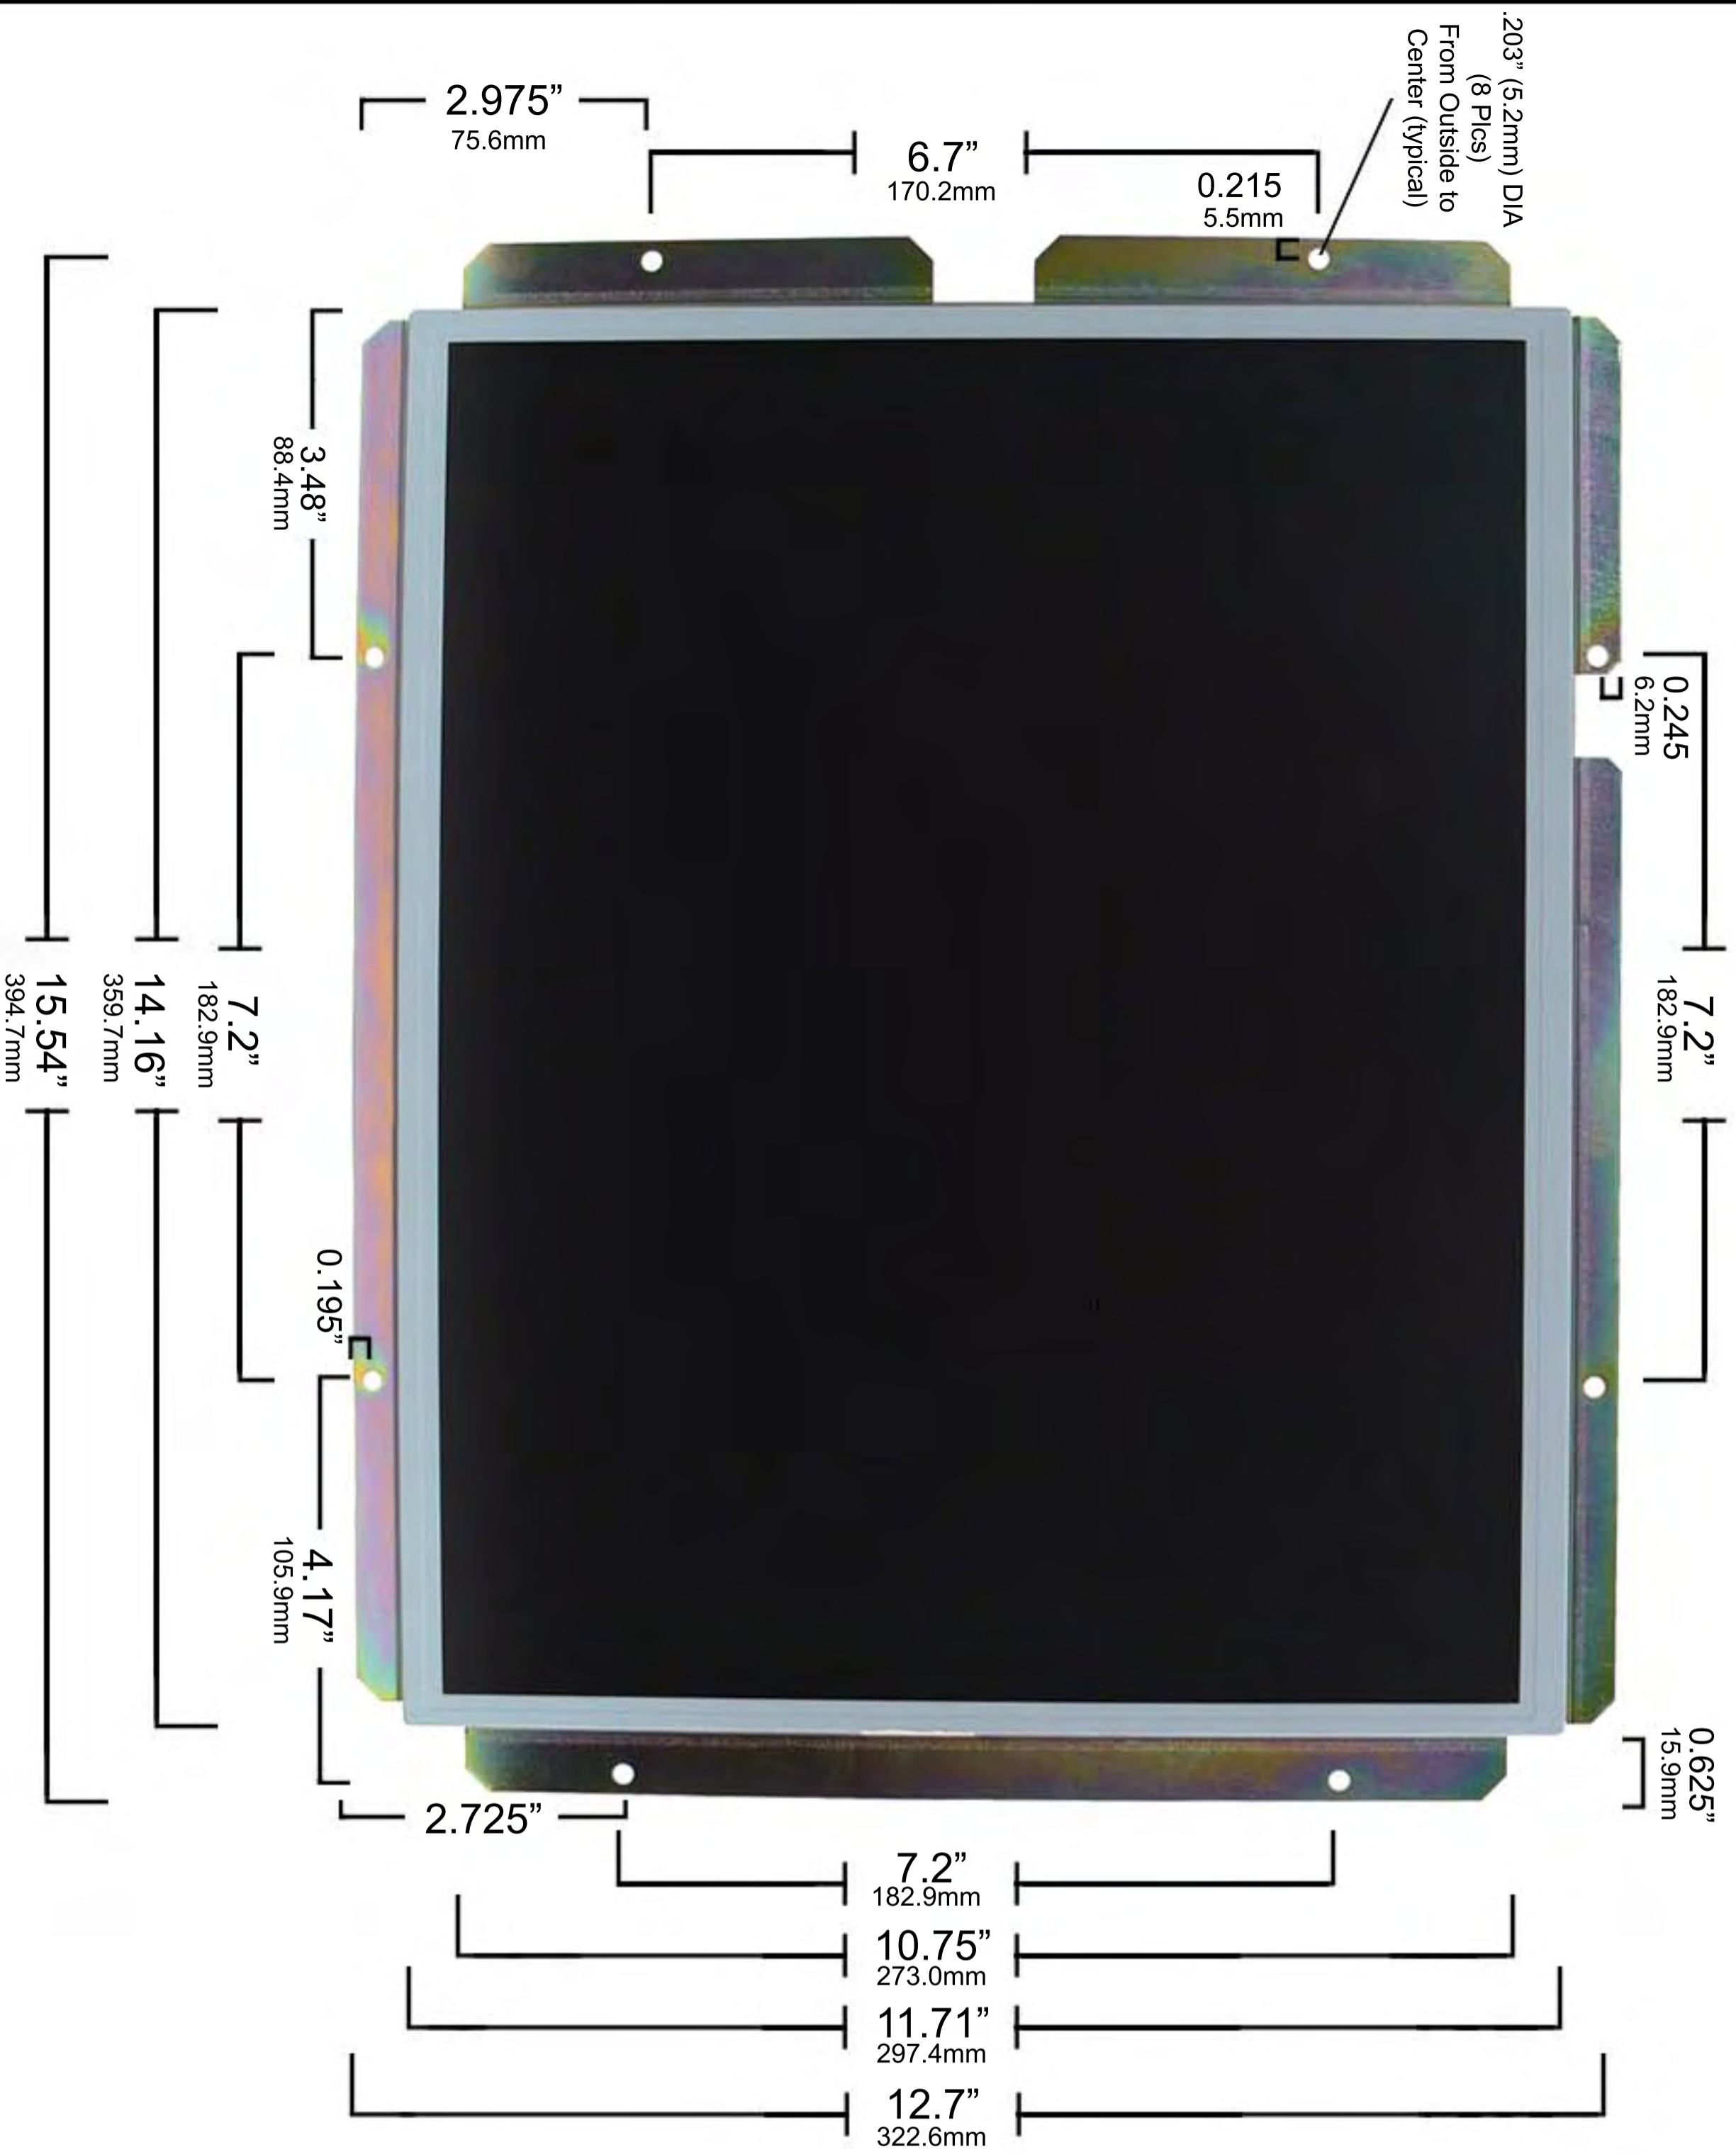

Front View

Side View

Viewable Area

13.38" W X 10.68" H
339.9mm W X 271.3mm H

All dimensions shown in
Inches and Millimeters

Model: SV-1700P-OEM Dimensions

Model # SV-1700P-OEM

Scale Not to Scale

Date June 6, 2008

Drawn by Andrew Pakula

Drawing # DWG-5023-REV-03-SV1700P-OEM