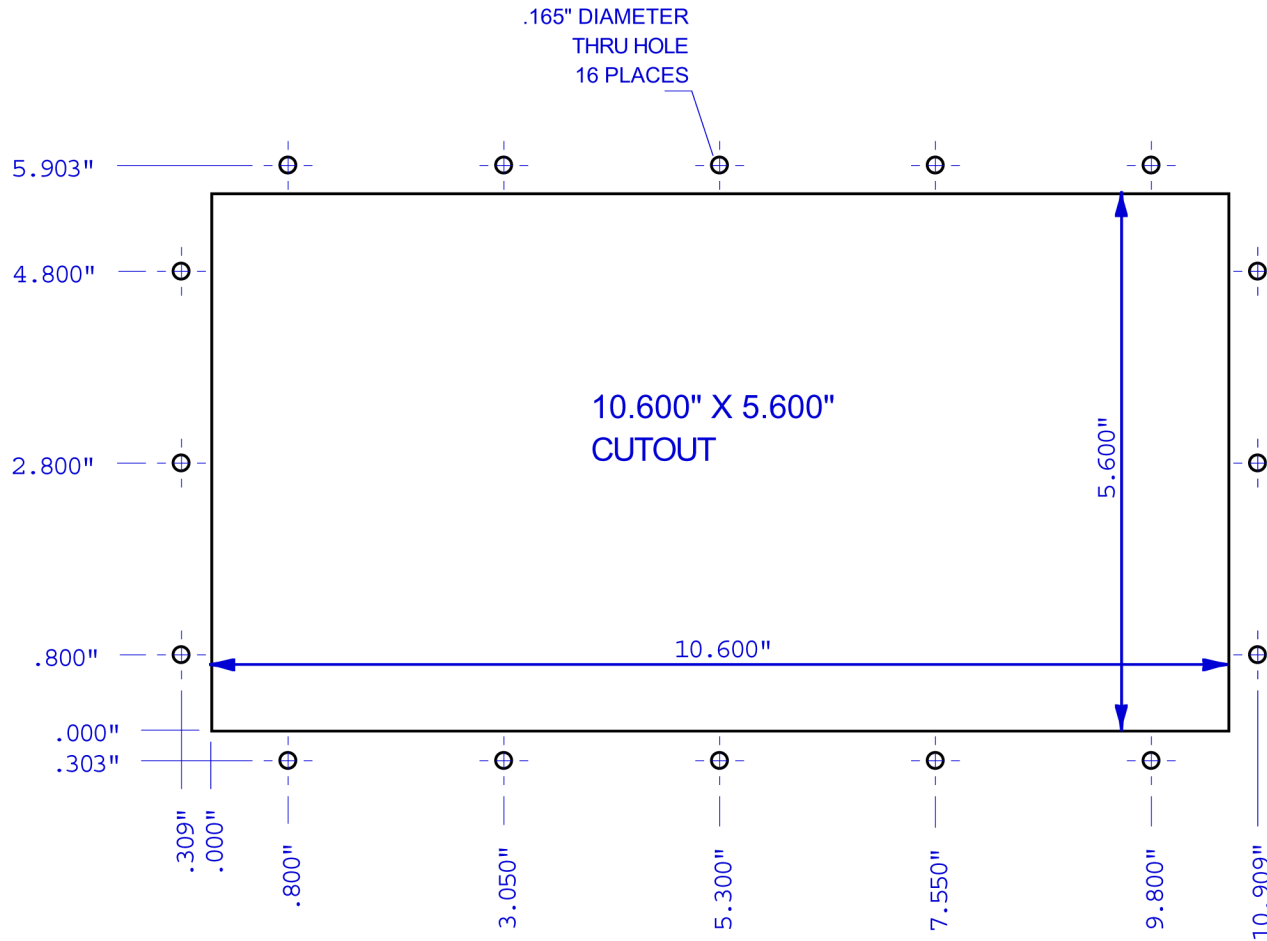

911/860 OEM FRAME MOUNTING INSTRUCTIONS

SCALE 1: 2